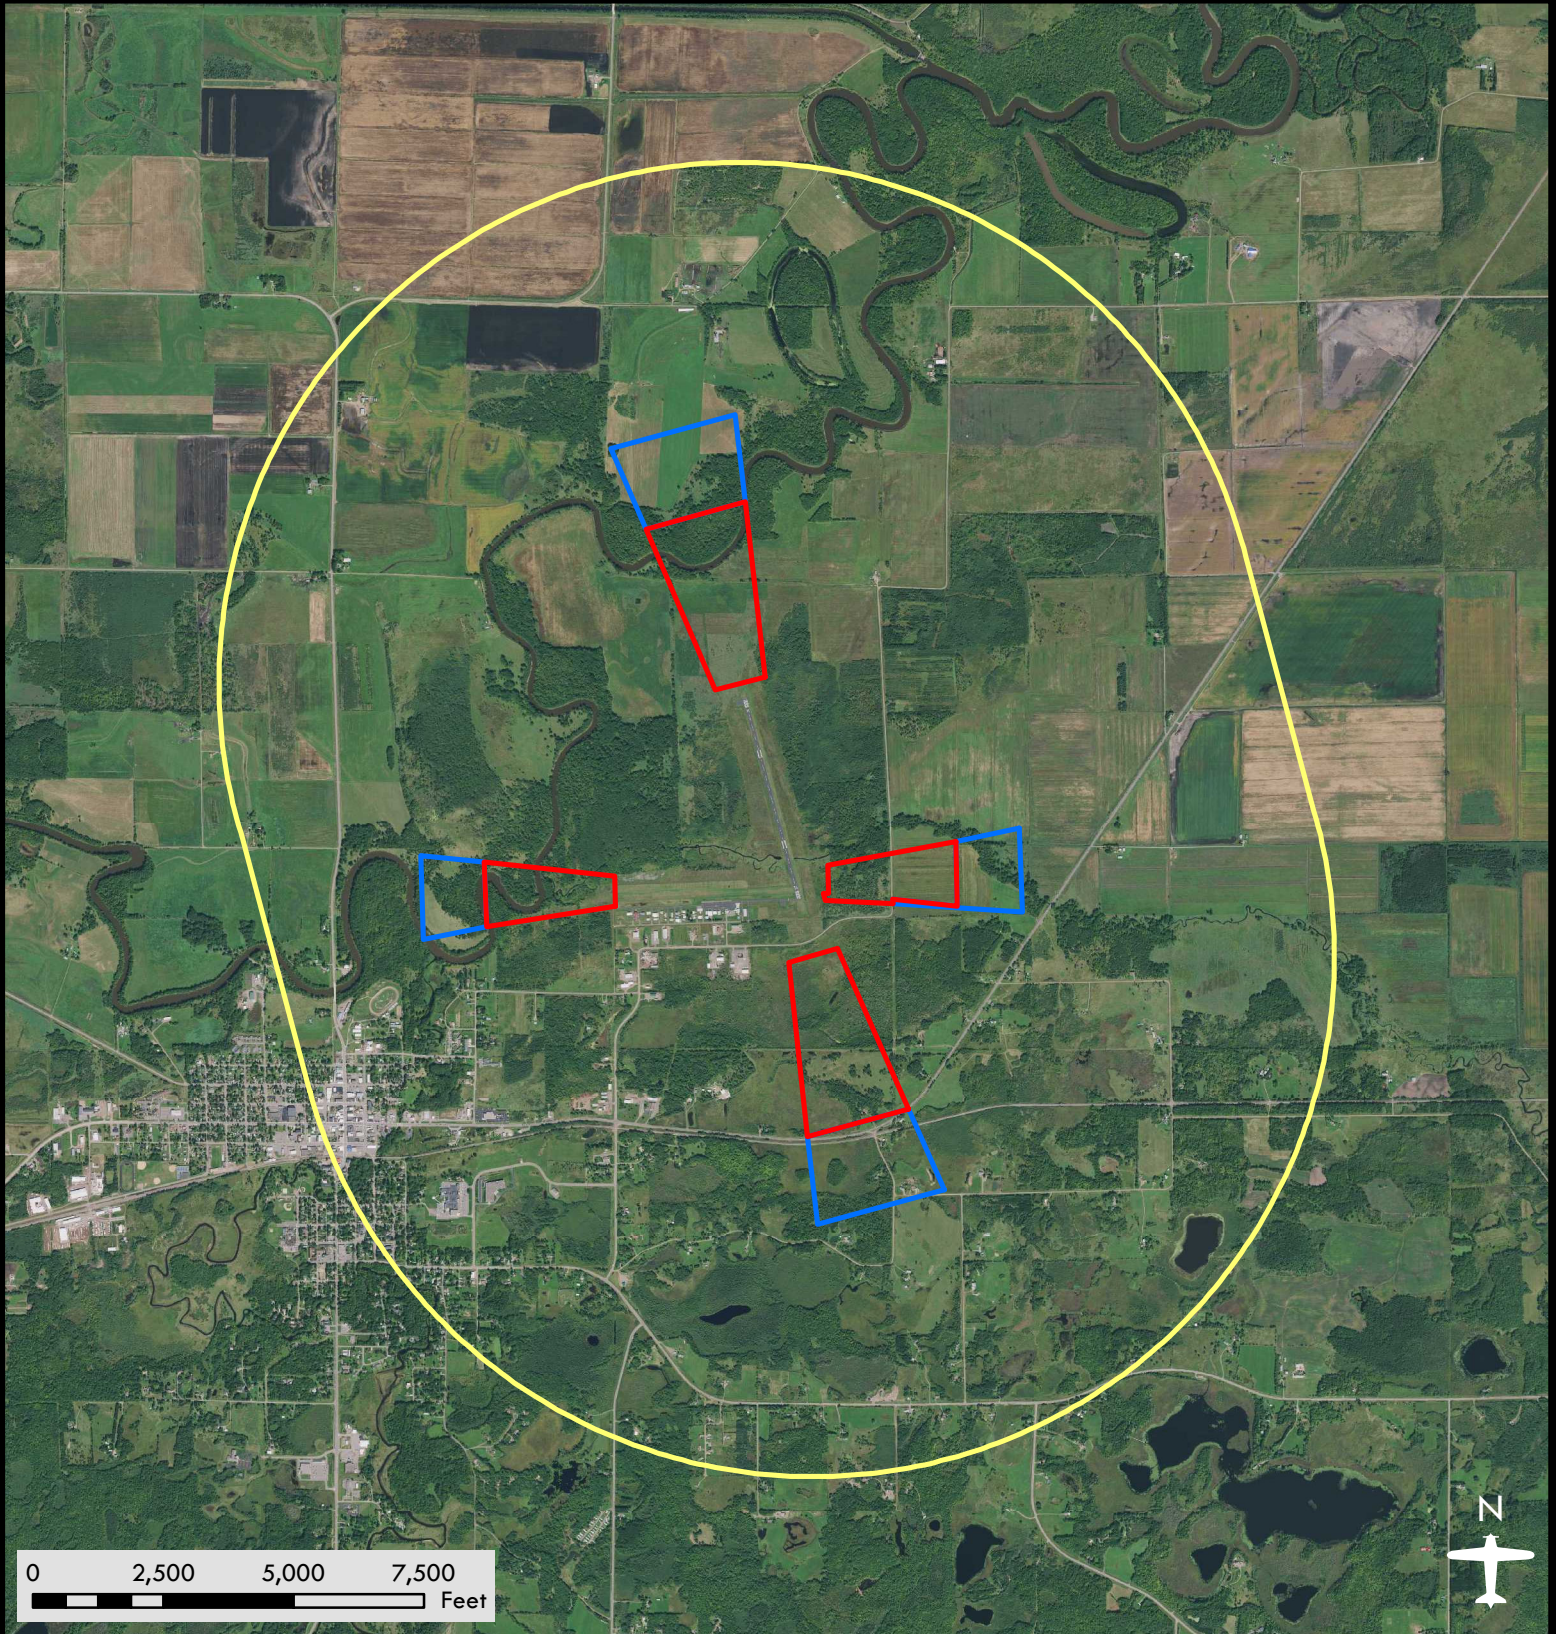

Aitkin Municipal Airport - Steve Kurtz Field

Airport Safety Zones

Date: 08/08/2018

Legend

-  Zone A
-  Zone B
-  Zone C

DISCLAIMER: This is not an official zoning map. To view the official map and ordinance for this airport, please visit the Airport Zoning Information Warehouse at <https://www.dot.state.mn.us/aero/planning/zoning-warehouse.html>. The State of Minnesota makes no representations or warranties expressed or implied, with respect to the reuse of the data provided herewith regardless of its format or the means of its transmission. There is no guarantee or representation to the user as to the accuracy, currency, suitability, or reliability of this data for any purpose. The user accepts the data "as is." The State of Minnesota assumes no responsibility for loss or damage incurred as a result of any user's reliance on this data. All maps and other material provided herein are protected by copyright. Permission is granted to copy and use the materials herein.